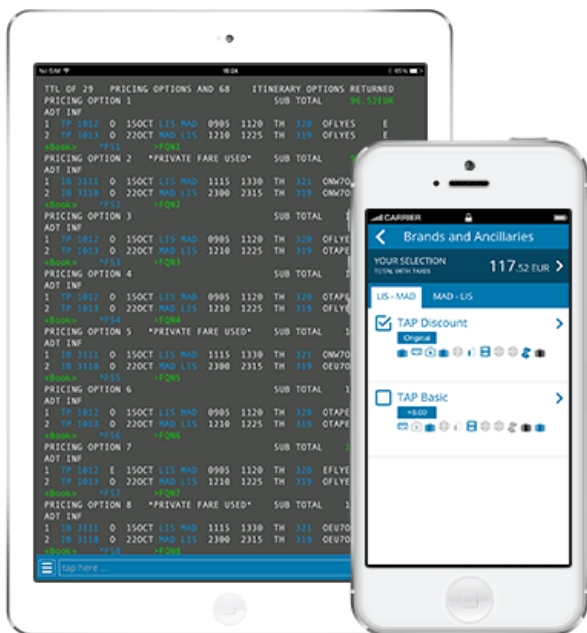

MOBILE ACCESS TO THE GDS AVAILABLE 24/7

Travelport Mobile Agent is a mobile application that provides access to all Travelport GDSs, allowing travel agents to have full mobility by working on their terminals through their mobile devices.

iOS iOS  ANDROID  WINDOWS PHONE

- ✓ **Save time and money**
Just log in and work fast wherever you are
- ✓ **Improve client retention**
Be there for your clients right when they need you
- ✓ **Enjoy your life**
No more urgent or late runs to the office
- ✓ **It offers:**
 - 24/7 customer service
 - Full synchronization with your PCC/SID
 - Secure environment